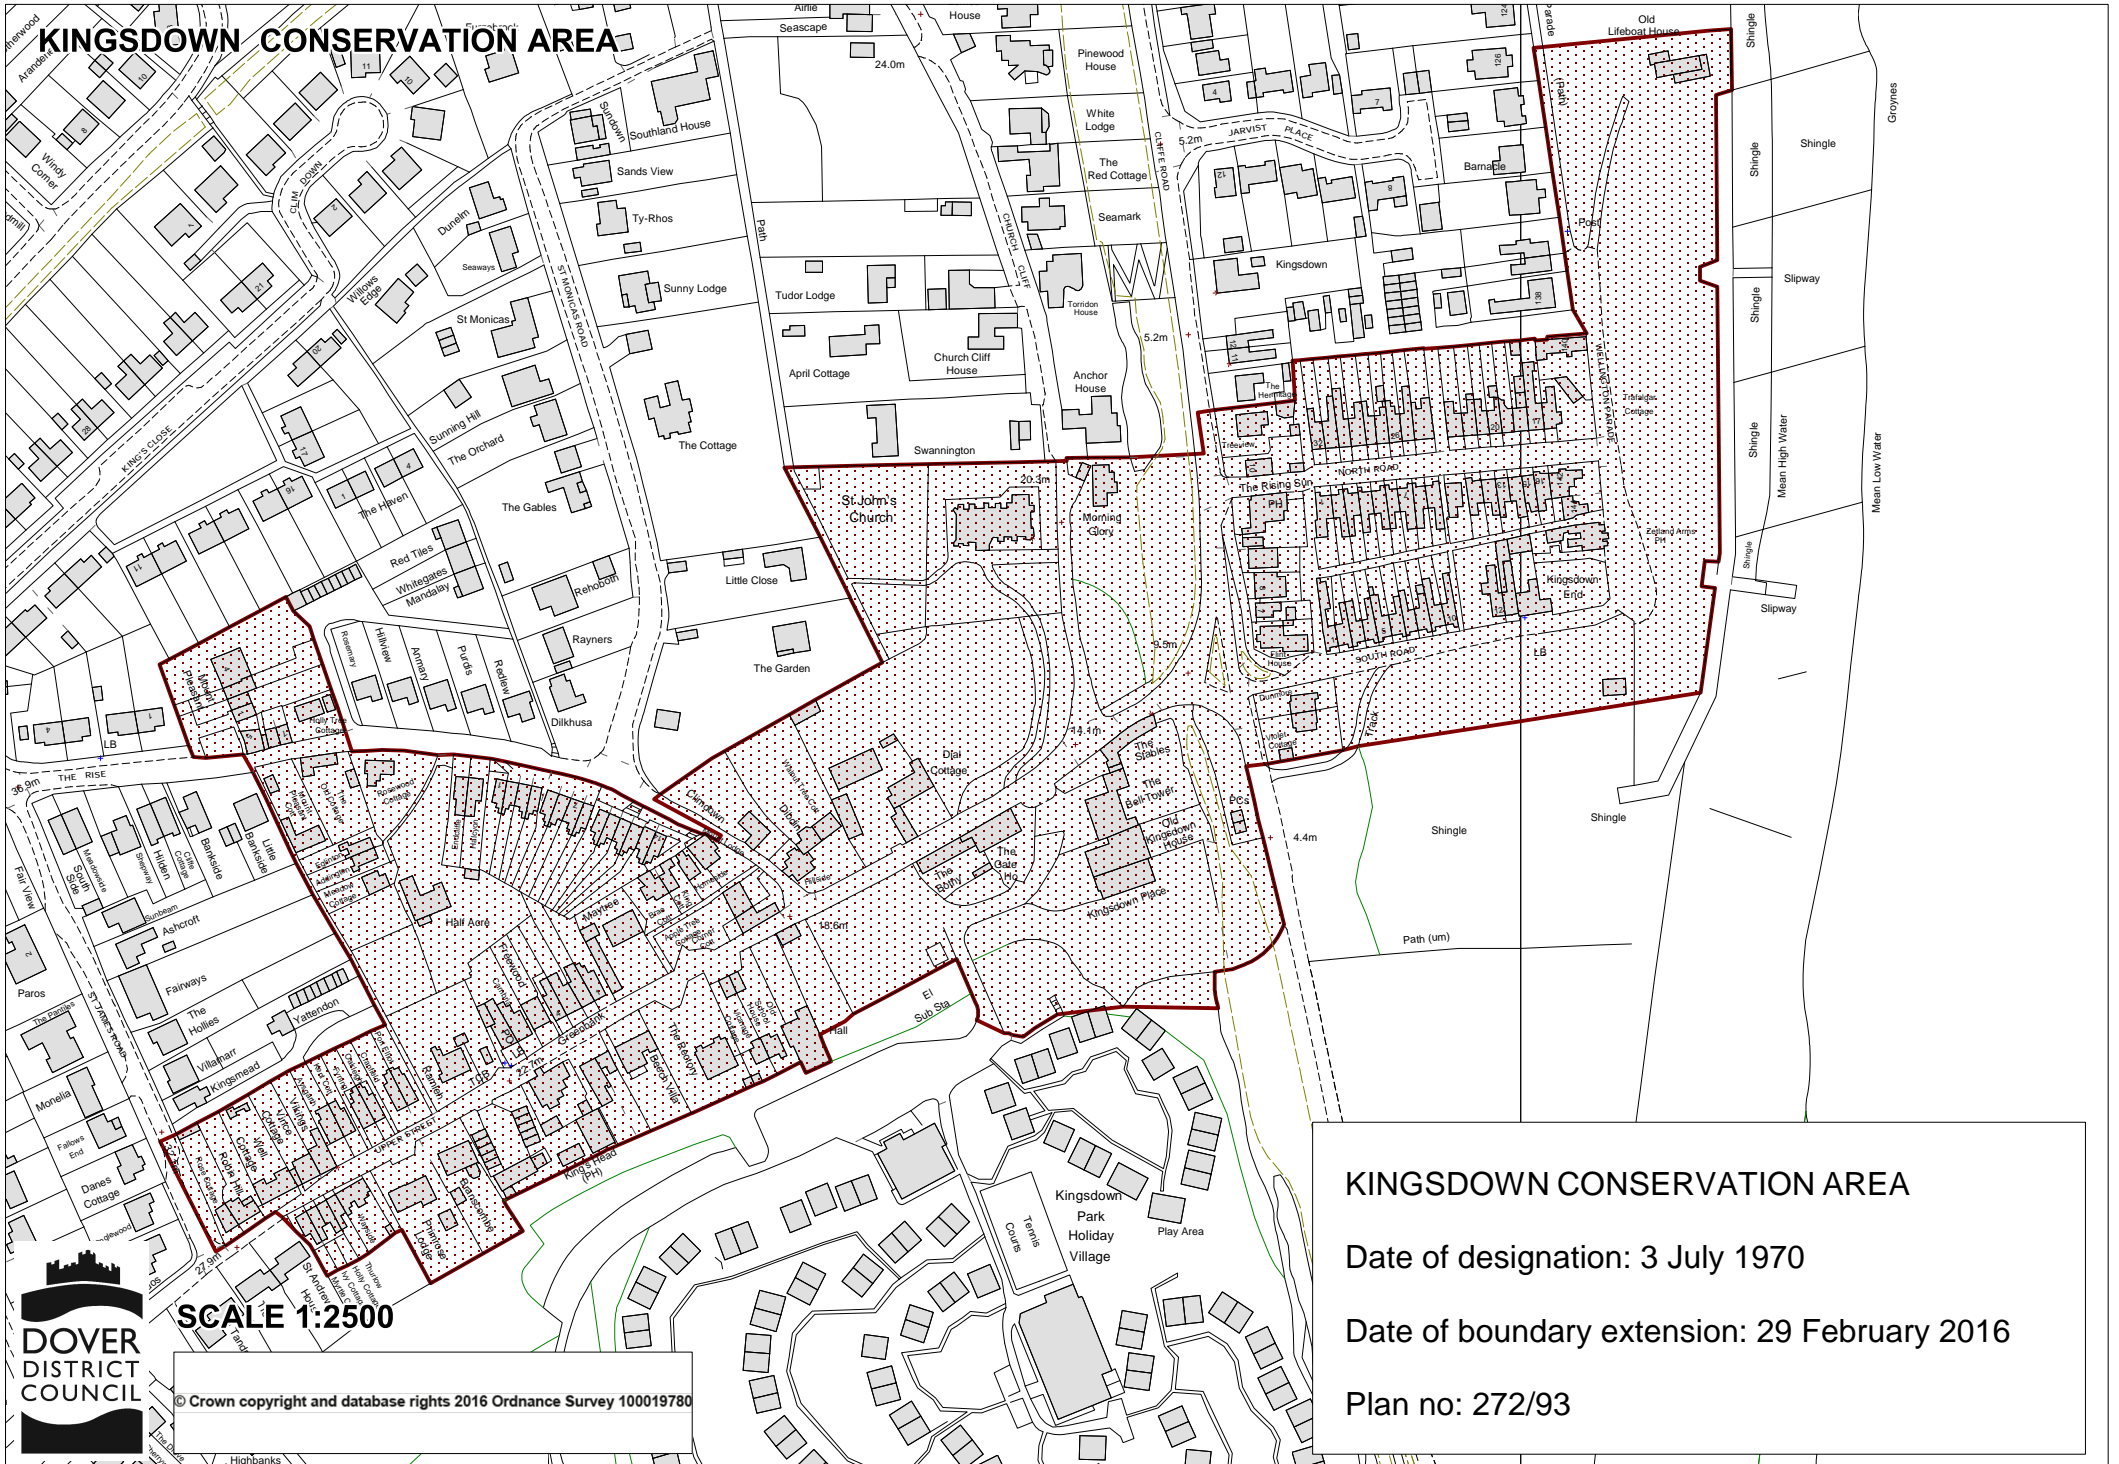

KINGSDOWN CONSERVATION AREA

SCALE 1:2500

© Crown copyright and database rights 2016 Ordnance Survey 100019780

KINGSDOWN CONSERVATION AREA

Date of designation: 3 July 1970

Date of boundary extension: 29 February 2016

Plan no: 272/93