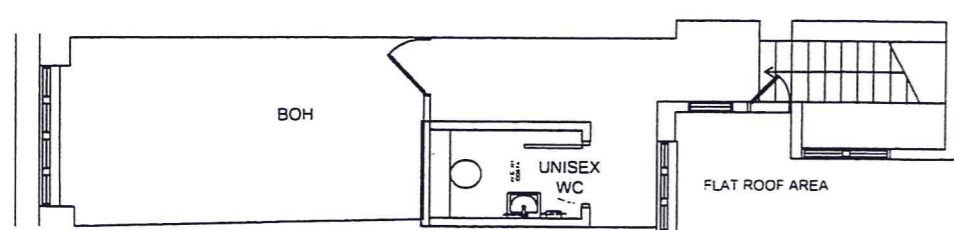

Costa Coffee  
46-48 High Street  
Deal CT14 6HE

Promap

MK0001

Scale 1:200 @ A3

Costa Coffee  
46-48 High Street  
Deal CT14 6HE

GROUND FLOOR LAYOUT SCALE 1:100

FIRST FLOOR LAYOUT SCALE 1:100

COSTA COFFEE  
DEAL  
46 & 48 HIGH STREET

Total Covers = 44  
Approx Area =  
GF 1220 sq f  
FF 242 sq f

Job No. 12375  
Scale 1:100@A3  
Date: 20/01/2010  
SGM - KJ