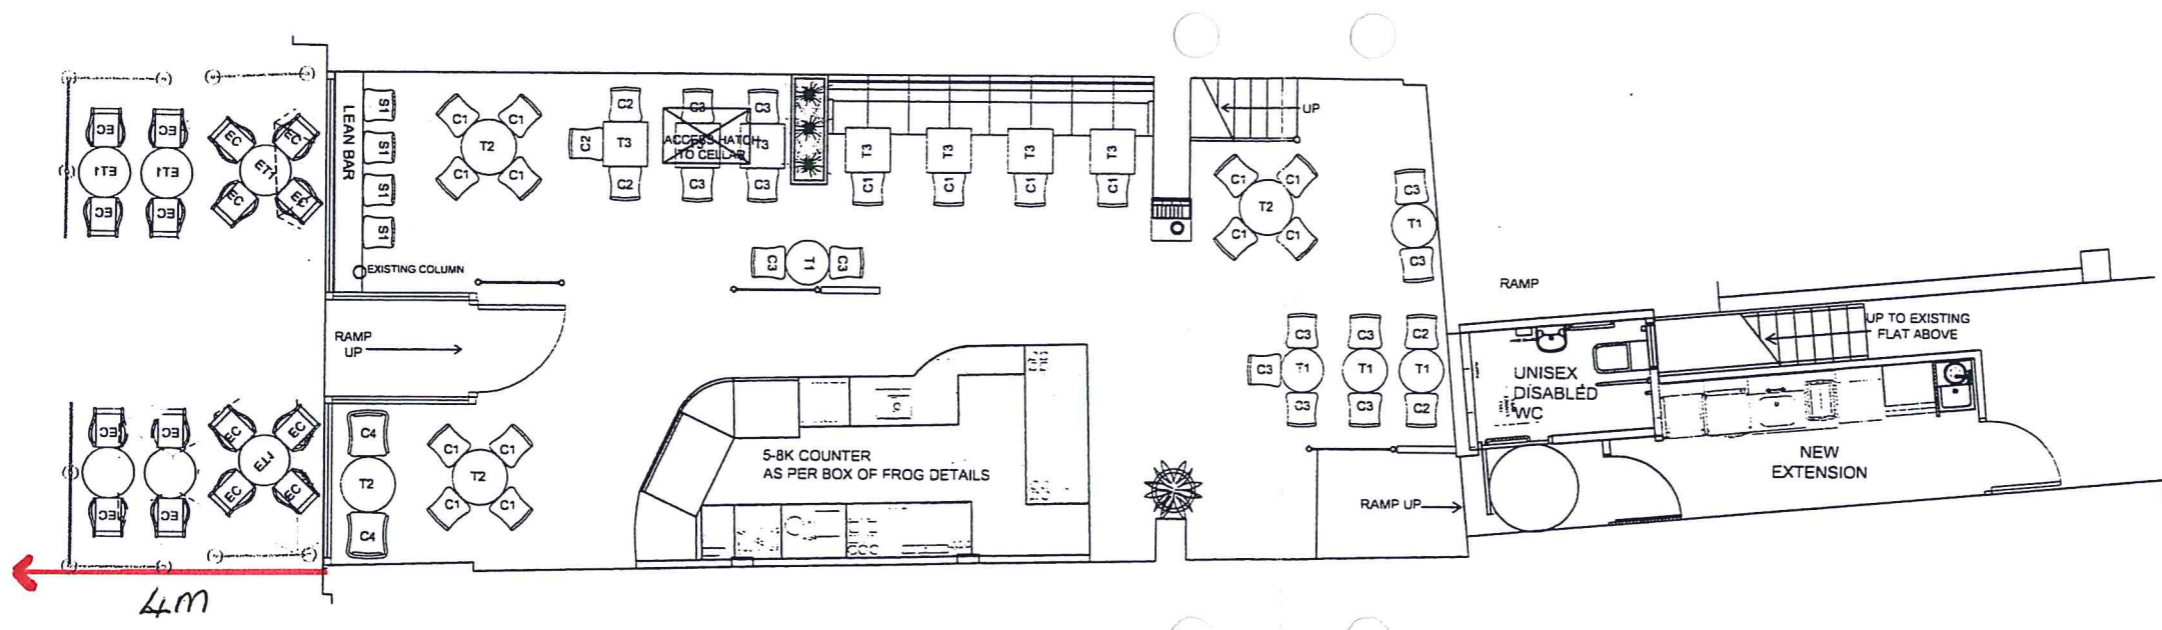

Costa Coffee  
46-48 High Street  
Deal CT14 6HE

Promap

MK0001

Scale 1:200 @ A3

Costa Coffee  
46-48 High Street  
Deal CT14 6HE

GROUND FLOOR LAYOUT SCALE 1:100

FIRST FLOOR LAYOUT SCALE 1:100

COSTA COFFEE  
DEAL  
46 & 48 HIGH STREET

Total Covers = 44  
Approx Area =  
GF 1220 sq f  
FF 242 sq f

Job No. 12375  
Scale 1:100@A3  
Date: 20/01/2010  
SGM - KJ