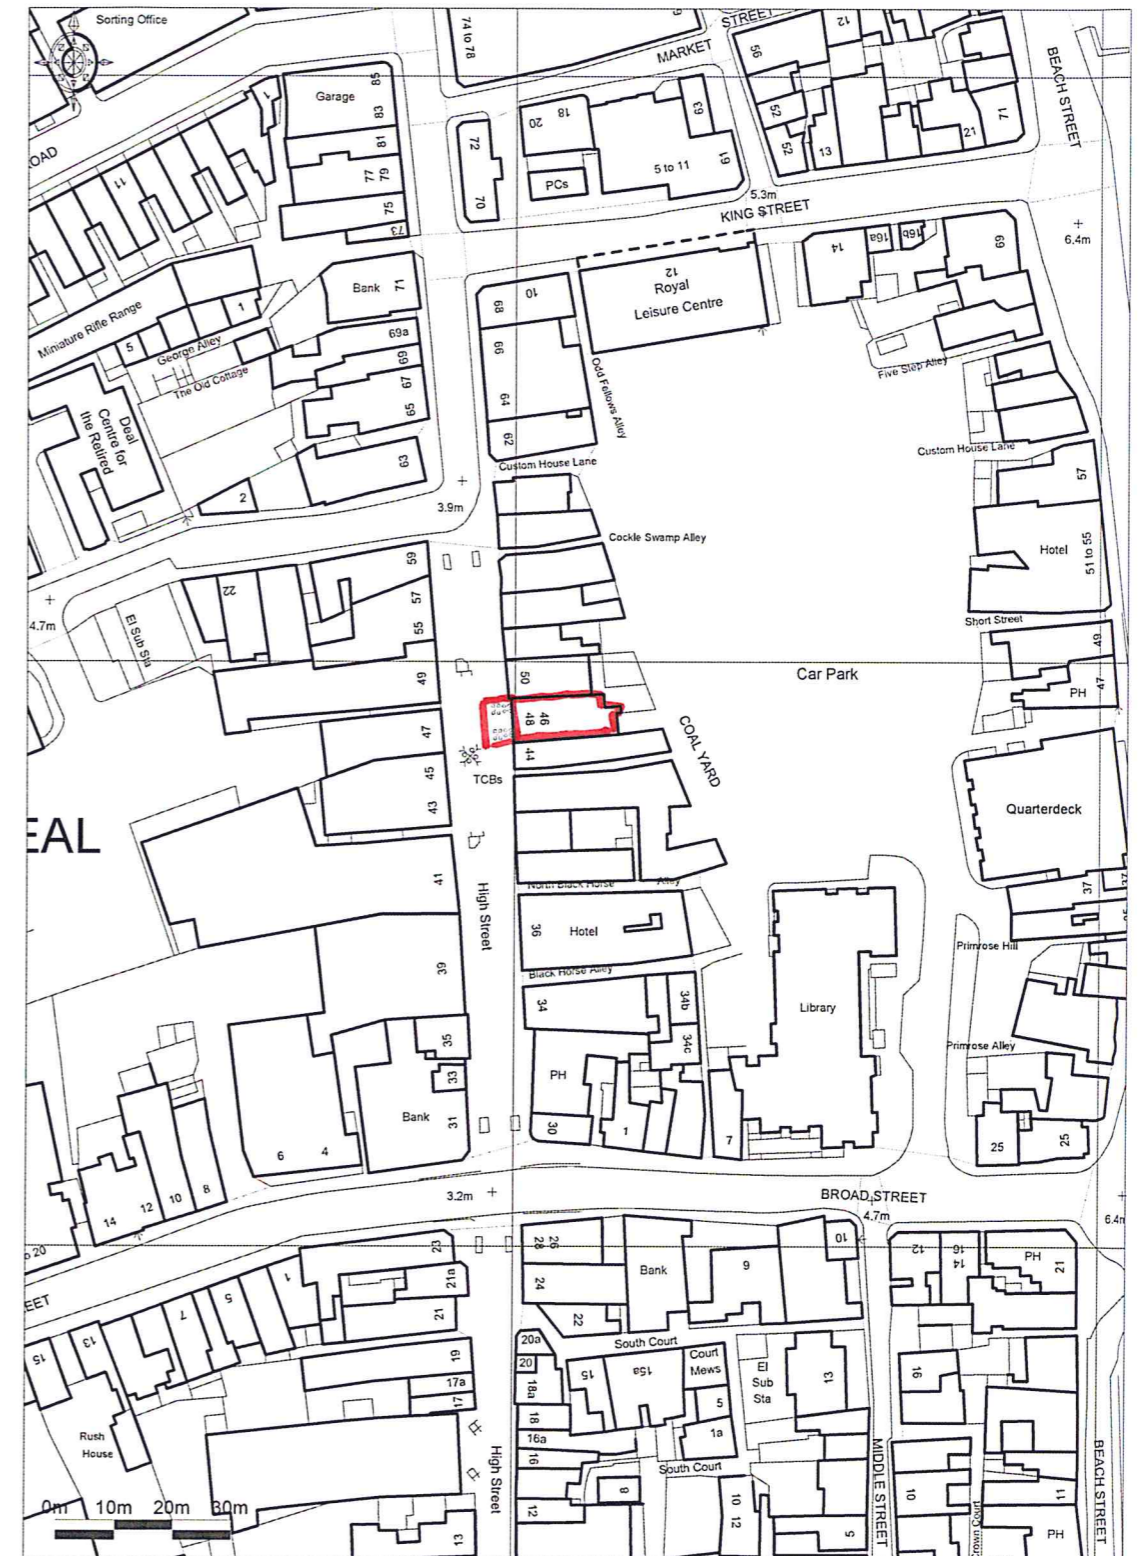

Costa Coffee  
46-48 High Street  
Deal CT14 6HE

Promap

MK0001

Scale 1:200 @ A3

Costa Coffee  
46-48 High Street  
Deal CT14 6HE

GROUND FLOOR LAYOUT SCALE 1:100

FIRST FLOOR LAYOUT SCALE 1:100

COSTA COFFEE  
DEAL  
46 & 48 HIGH STREET

Total Covers = 44  
Approx Area =  
GF 1220 sq f  
FF 242 sq f

Job No. 12375  
Scale 1:100@A3  
Date: 20/01/2010  
SGM - KJ